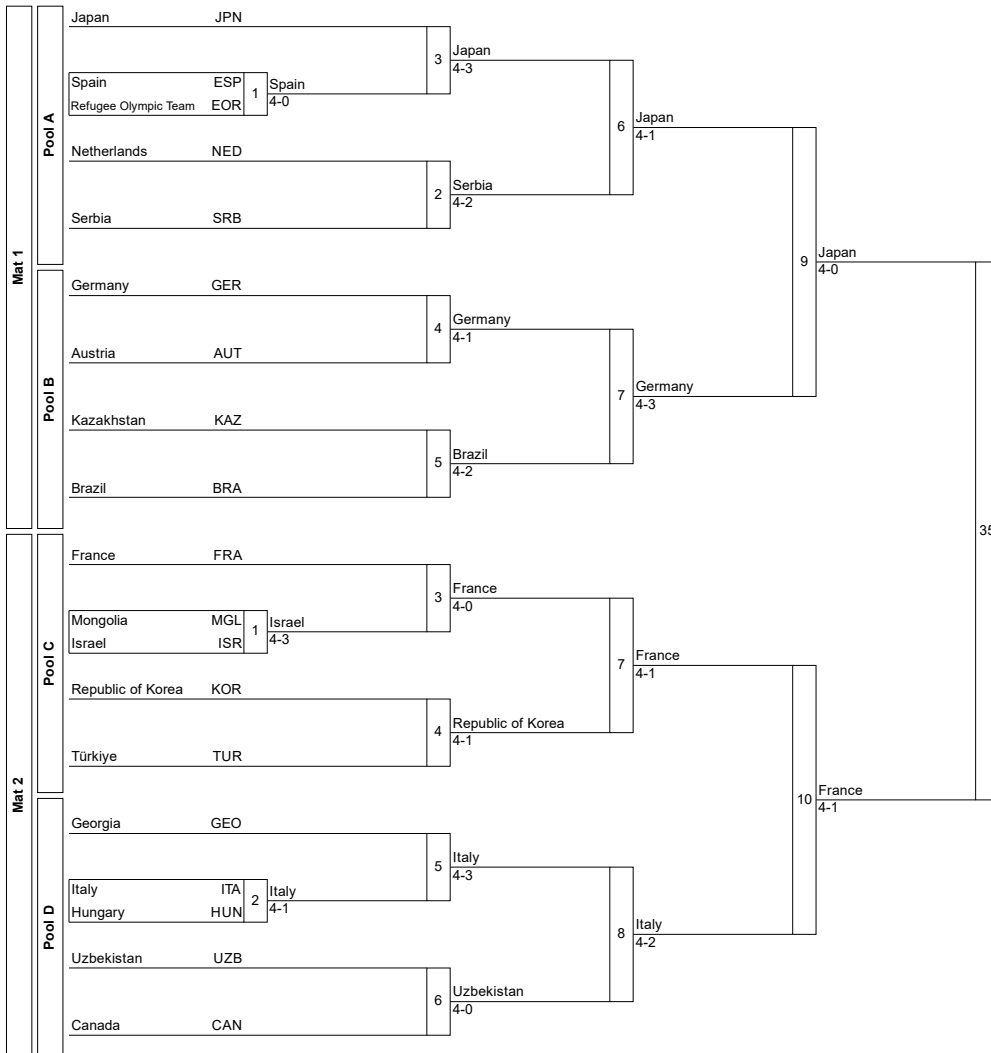

Draw Sheet
Tableau d'élimination

Number of teams: 19

Round of 32	Round of 16	Quarterfinals	Semifinals	Final
+90,-57,-73,-70,-90,+70	-57,-73,-70,-90,+70,+90	-73,-70,-90,+70,+90,-57	-70,-90,+70,+90,-57,-73	-90,+70,+90,-57,-73,-70

CLASSIFICATION	
1	FRA - France
2	JPN - Japan
3	BRA - Brazil
3	KOR - Republic of Korea
5	ITA - Italy
5	GER - Germany
7	SRB - Serbia
7	UZB - Uzbekistan

Repechage	Bronze Contests
-70,-90,+70,+90,-57,-73	-90,+70,+90,-57,-73,-70